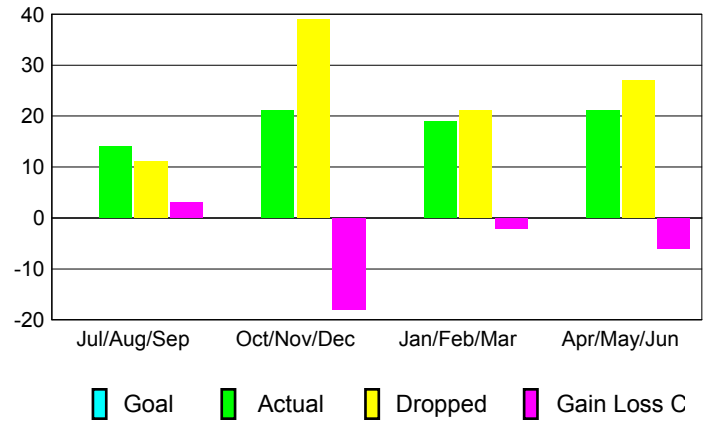

GMT: **GARY ANDERSON**

Location: **MICHIGAN**

GMT CA: **1**

CLUBS

Month	New Club Goal	Actual New Clubs	Actual Dropped Clubs	Gain/Loss of Clubs
2012-2013				
Jul/Aug/Sep		0	0	0
Oct/Nov/Dec		0	0	0
Jan/Feb/Mar		0	0	0
Apr/May/June		0	0	0
Totals		0	0	0

Club Results 2012-2013
Goal, New, Dropped, Gain/Loss

YTD Status Quo Clubs 2012-2013

Status Quo Clubs Compared to Status Quo Members

Club Gain/Loss 2012-2013

MEMBERSHIP

Month	Net Memb Goal	Actual New Memb	Actual Dropped Memb	Gain/Loss of Memb
2012-2013				
Jul/Aug/Sep		14	11	3
Oct/Nov/Dec		21	39	-18
Jan/Feb/Mar		19	21	-2
Apr/May/June		21	27	-6
Totals		75	98	-23

Membership Results 2012-2013
Goal, New, Dropped, Gain/Loss

Gender Comparison 2012-2013

Membership Gain/Loss 2012-2013